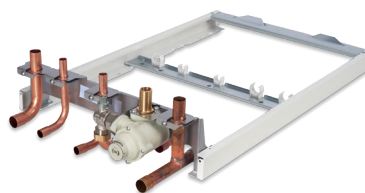

ACCESSORIES

PremierPack Pro
Part Number: 3.028421

**+2 YEAR
WARRANTY**