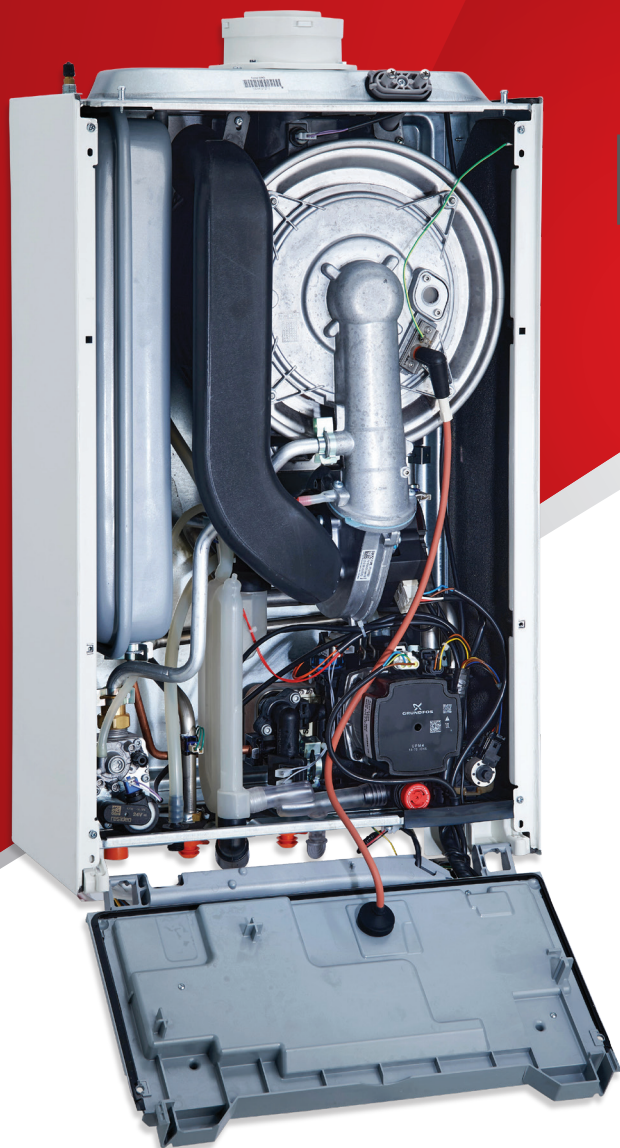

E-TEC NX

Alpha

**7 YEAR
WARRANTY**

KEY FEATURES:

- + Stainless steel heat exchanger moulded in thermoplastic to make the boiler lighter than previous models
- + Grundfos hydroblock assembly with Delta T variable speed operation pump
- + Adjustable heating flow temperature to allow increased efficiency
- + Range output customisable to the system requirements
- + Combined expansion relief with condensate drain
- + Weather compensation compatible with a simple external sensor connection
- + Open Therm and Alpha BUS control compatible
- + Removable push fit flue connection for quick installation of vertical or horizontal flue configurations

BOILER SPECIFICATIONS

Model	Part number	DHW output (kW)	CH output (kW)	Flow rate @ 35°C rise l/min	Boiler dimensions H x W x D (mm)	Lift weight (kg)	Standard warranty	Modulation range	Max. horizontal flue length (m)	Max. vertical flue length (m)
E-Tec 28 NX	3.033112	28.0	26.1	12.1	712 x 440 x 255	31.2	7yr	1:6	12	14
E-Tec 33 NX	3.033113	32.0	30.4	14.1	712 x 440 x 255	33.4	7yr	1:6	12	14

LPG models available

ACCESSORIES

500mm EasyFlue	1000mm EasyFlue	Vertical flue	PMK (black)	Weather comp.	Trace heating kit	Climatic RF	Climatic hard-wired	Digital EasyStat	Alpha Connect
6.2000510	6.2001010	6.2000520	6.2001300	3.022383	6.5500050	3.022143	3.022144	7.2000050	7.2000155